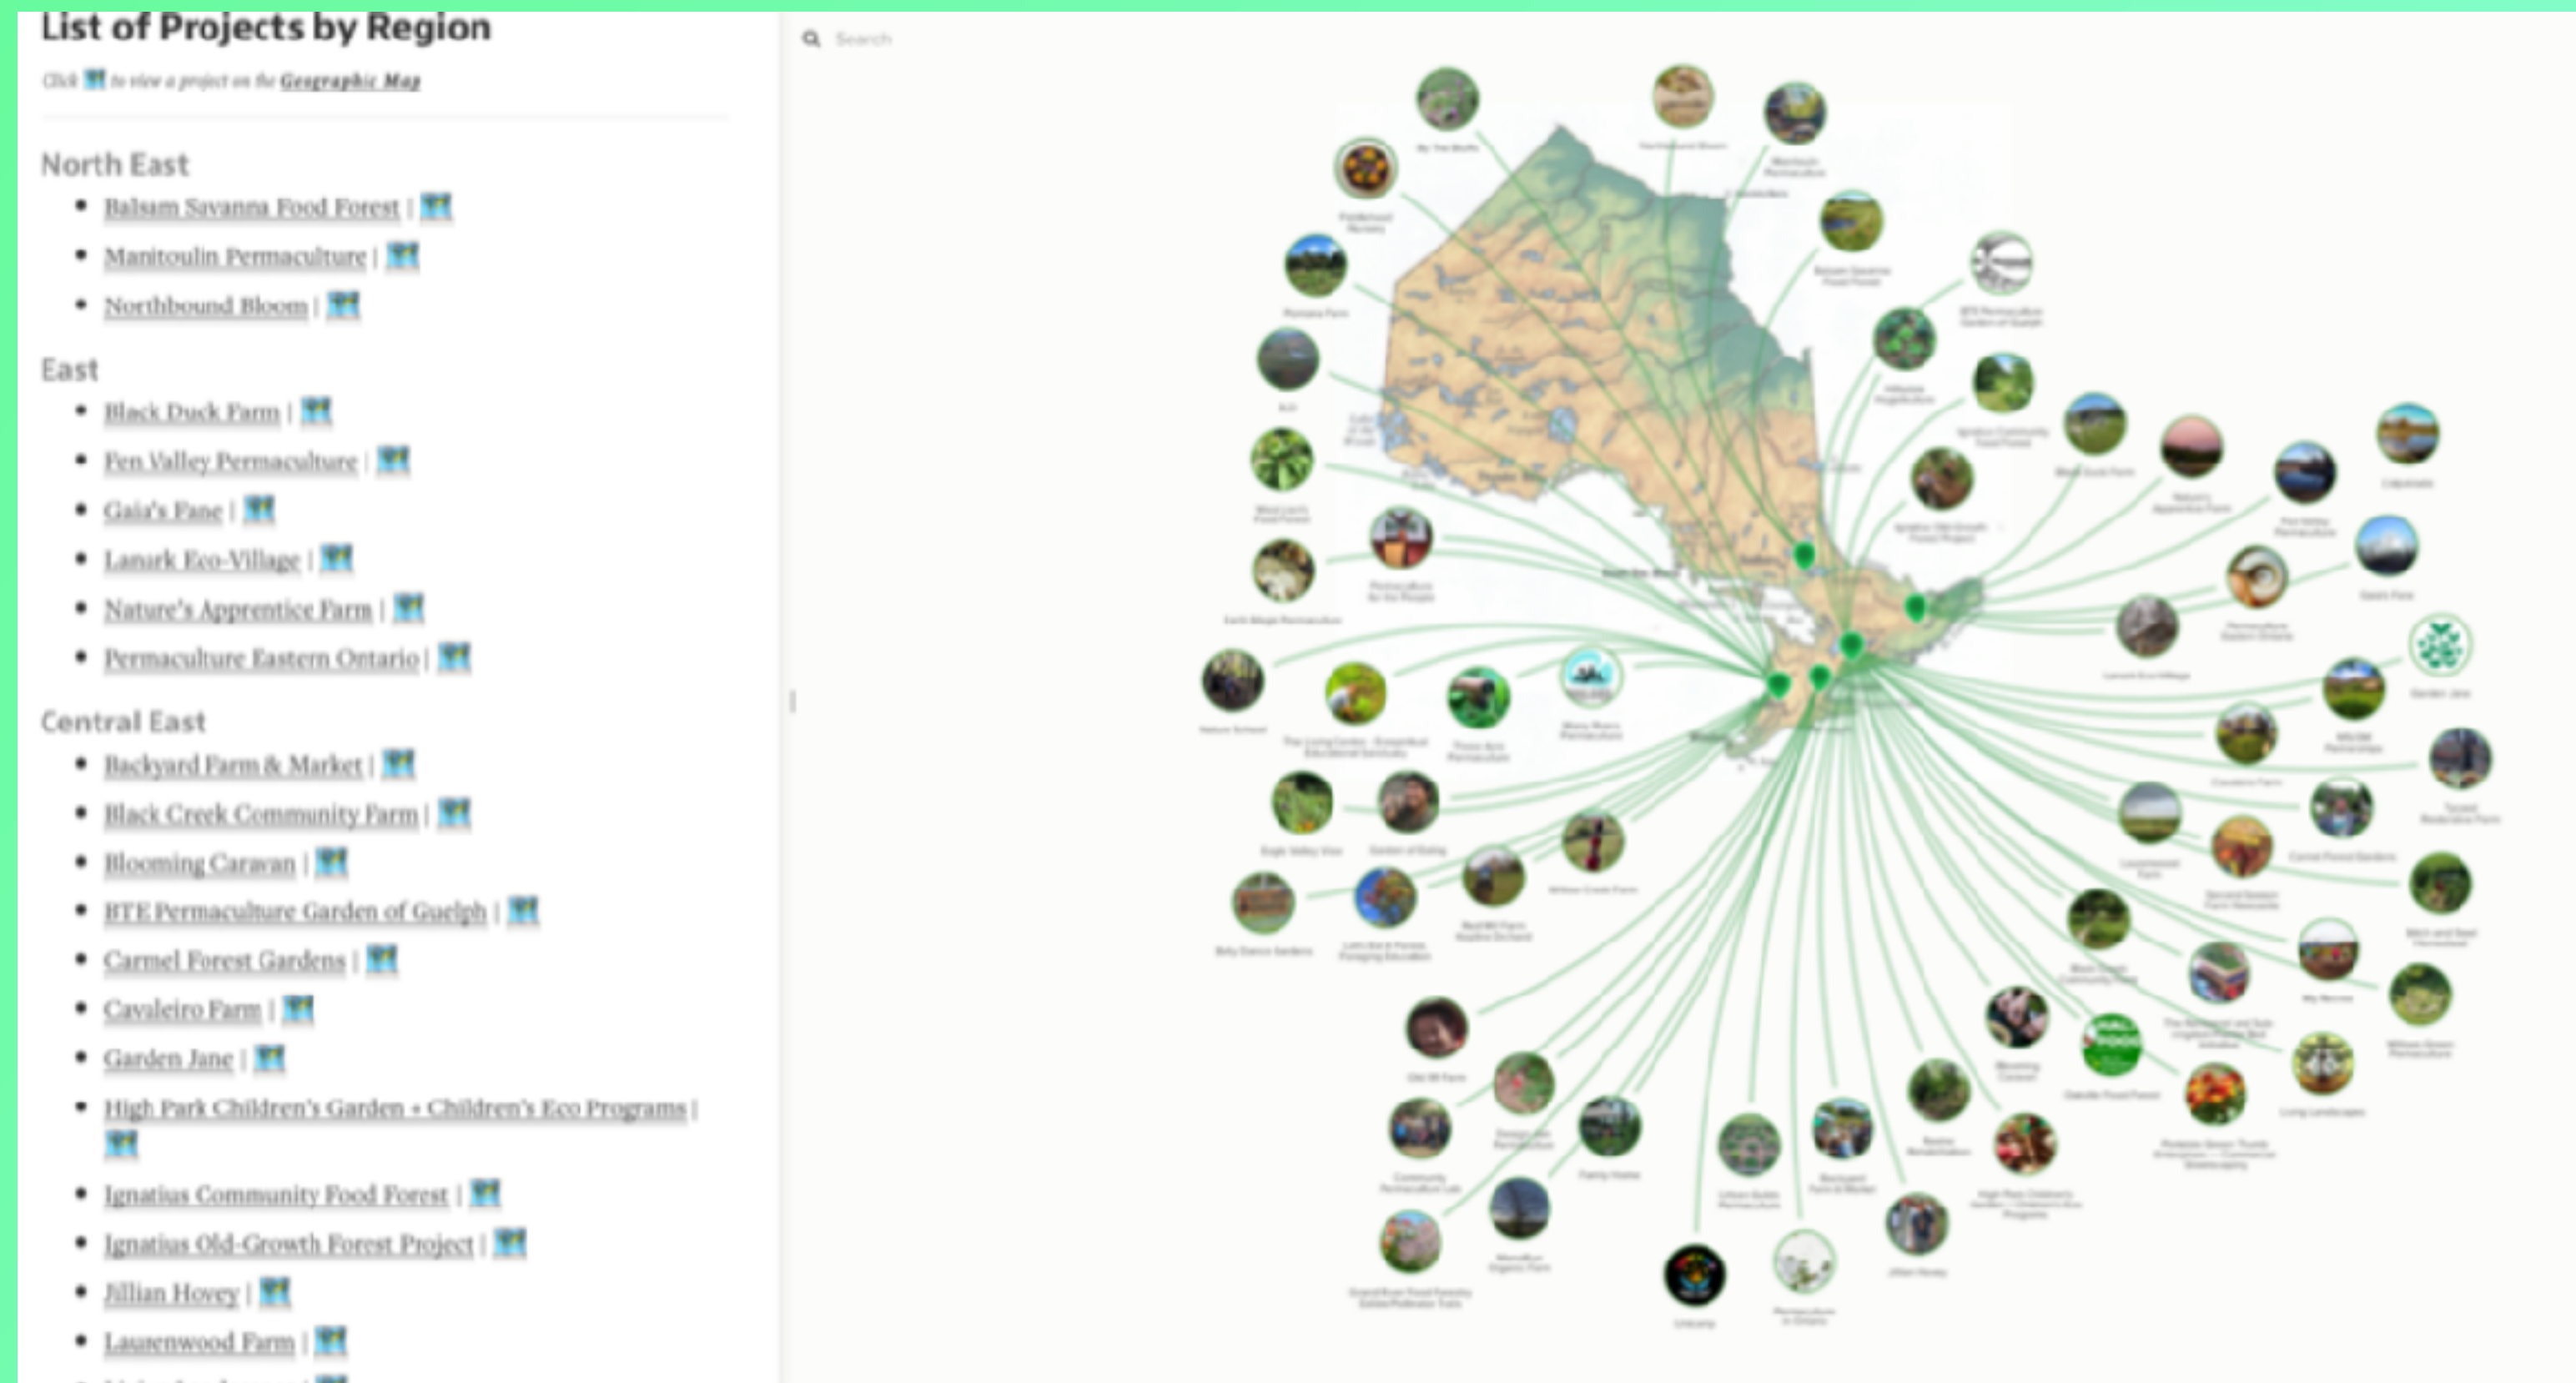

Make sense of your messy world!

<https://kumu.io>

Participatory Data Generation and Visualization with KUMU platform: *maps based on data*

Create maps by hand, or import existing data.

It's easy to learn the basics in just a few minutes — and free to get started! Start mapping in seconds with no downloads required.

Already have existing data? Our simple import format makes it easy to create a map from a spreadsheet. Import a local spreadsheet or use our Google Sheets integration to build maps from live data (or try [crowd-sourcing your map](#) by making your Google Sheet publicly editable).

<https://kumu.io>

Participatory Data Generation and Visualization with KUMU platform: *maps based on data*

<https://kumu.io>

Participatory Data Generation and Visualization with KUMU platform: *example of network visualization*

<https://kumu.io>

Participatory Data Generation and Visualization with KUMU platform: *example of network visualization*

<https://kumu.io>

Share your: ___

- **Country / Region**
- **Membership in Networks and Associations**
- **Academic Units:** Faculties / Schools / Departments
- **Research Units:** labs, streams, centres
- **People**
- **Research Output:** journal and conference papers, volumes and chapters, practice-based research and art-creation, professional engagement
- **Yearbooks**
- **Exhibitions**
- **Keywords, #hashtags**