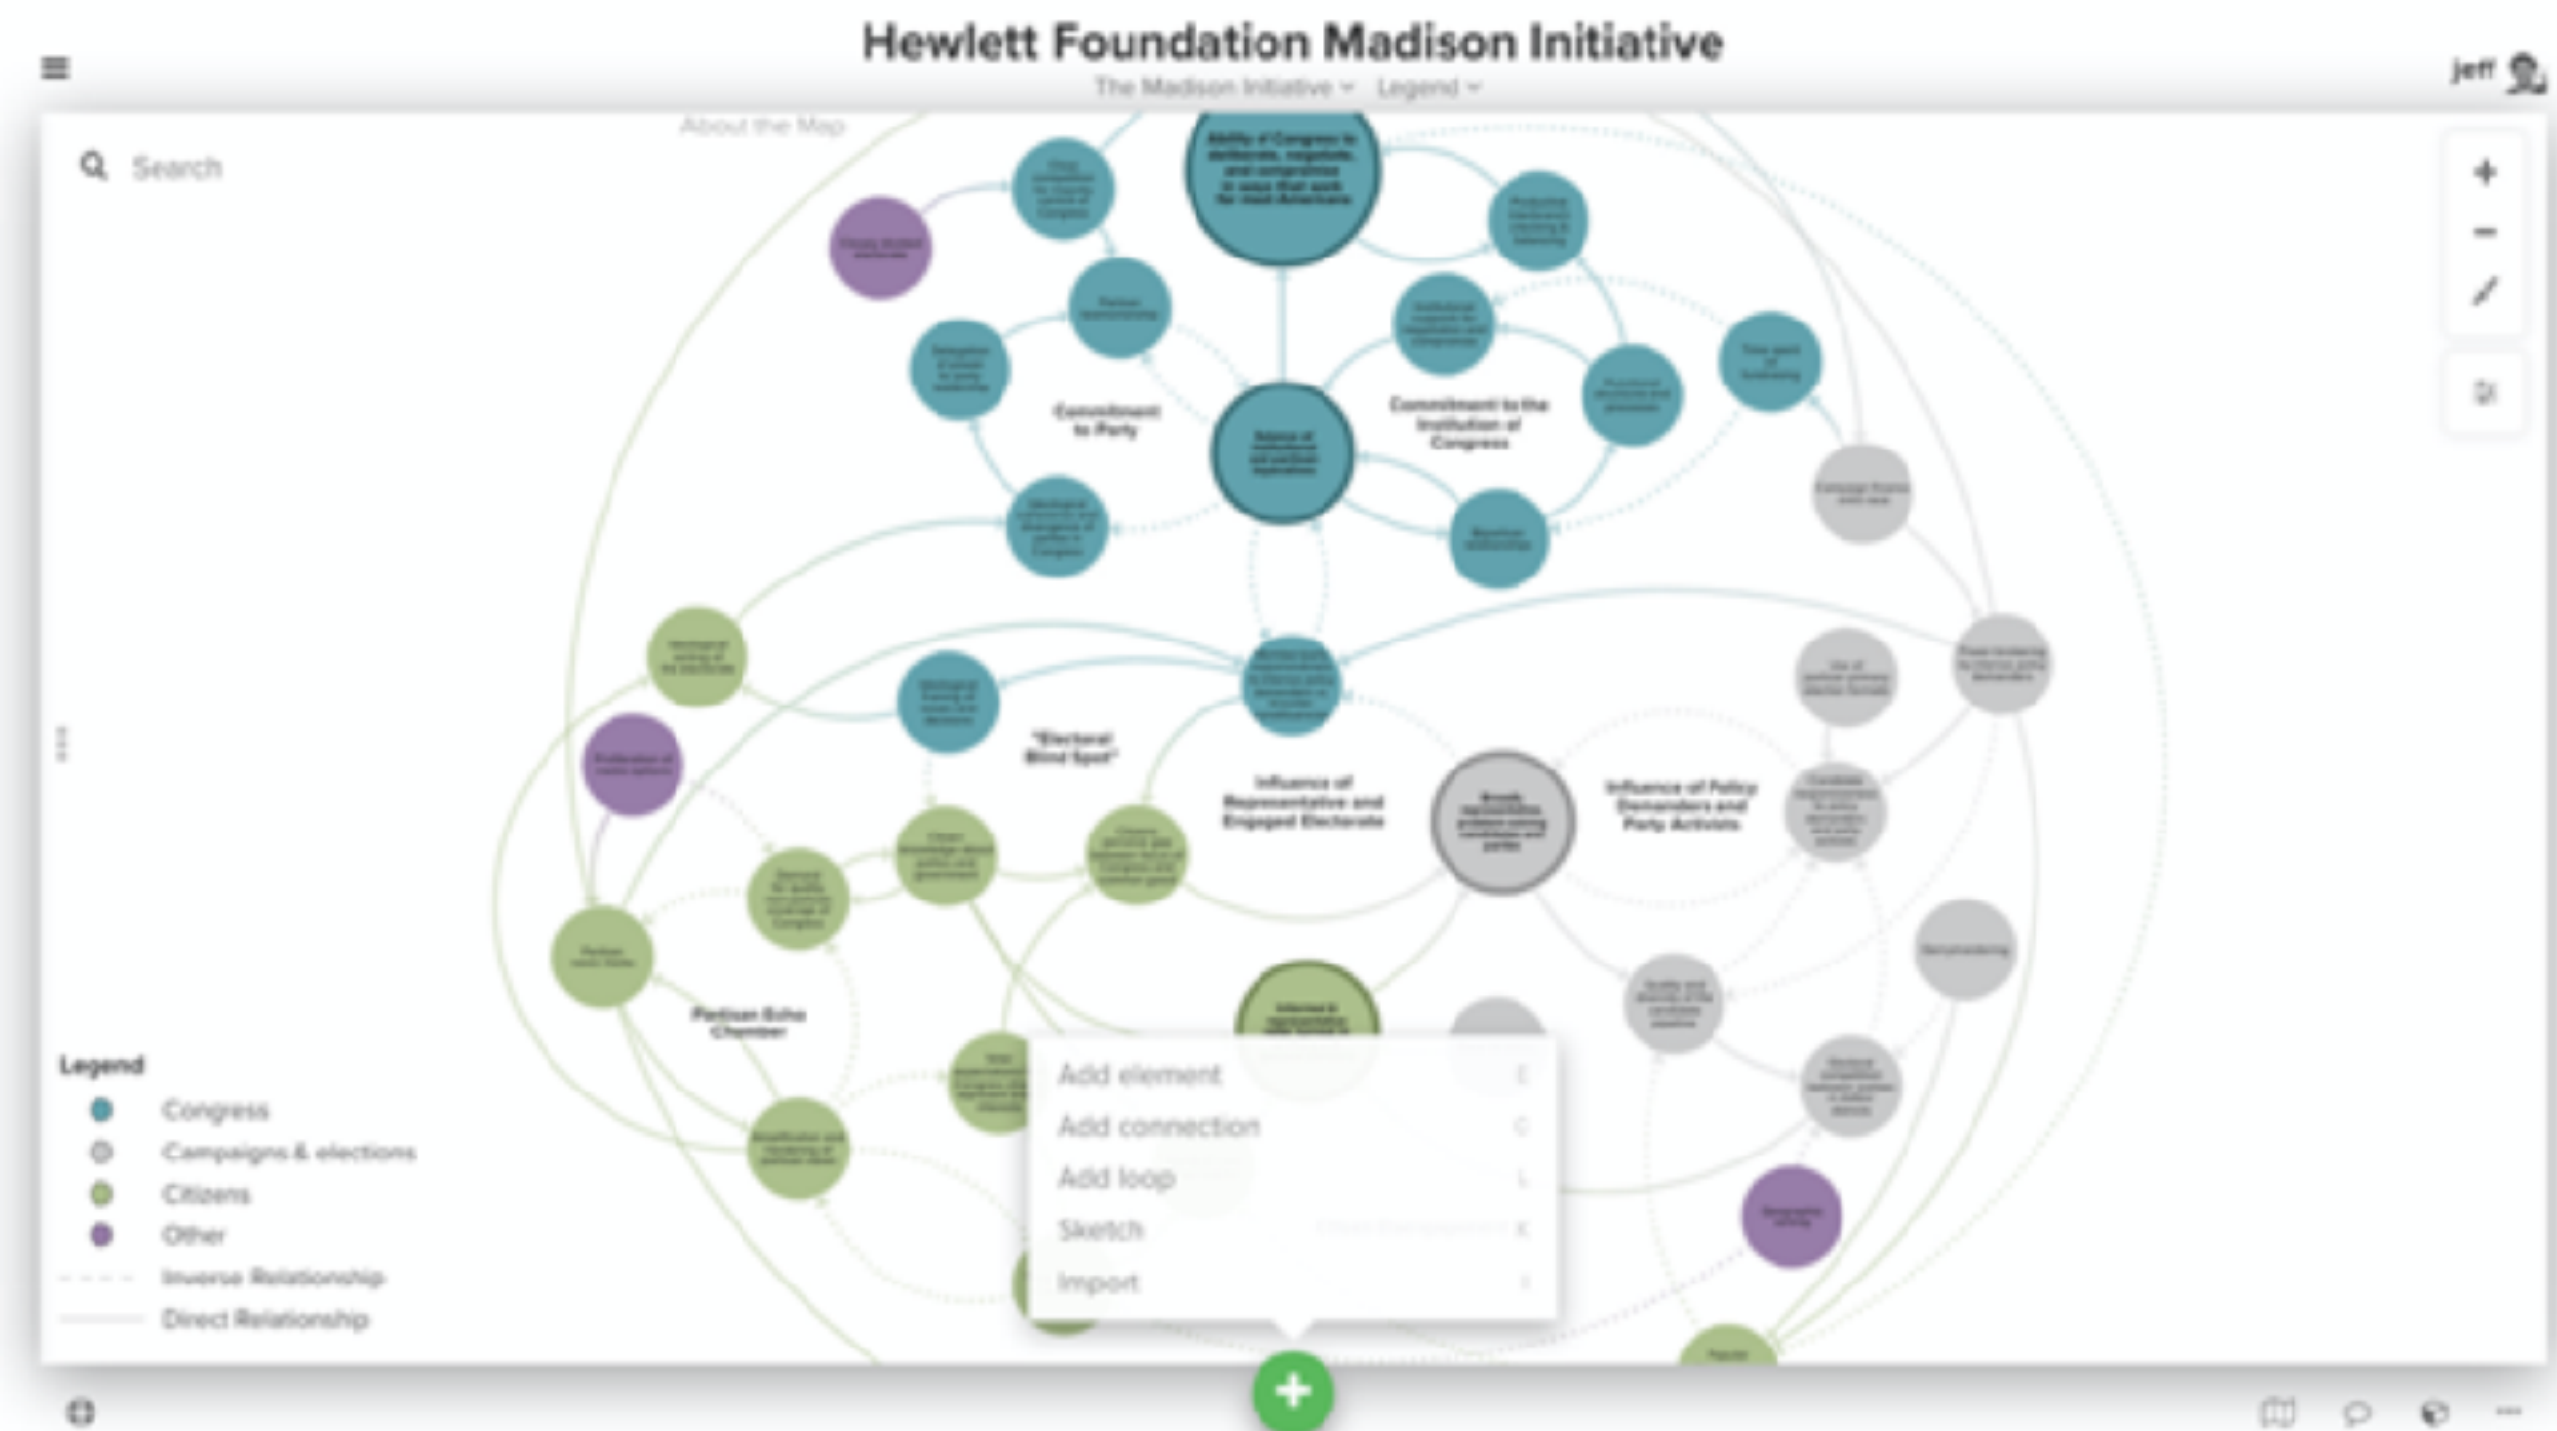

**DESIGN FOR
ADAPTATION**
CUMULUS DETROIT

Ecosystem of Research Streams of Cumulus Industrial Design Members

Industrial Design Cumulus Working Group Proposal

Massimo Imparato, Mariia Zolotova

Participatory Data Generation and Visualization with KUMU platform

Make sense of your messy world!

<https://kumu.io>

Participatory Data Generation and Visualization with KUMU platform: *maps based on data*

Create maps by hand, or import existing data.

It's easy to learn the basics in just a few minutes — and free to get started! Start mapping in seconds with no downloads required.

Already have existing data? Our simple import format makes it easy to create a map from a spreadsheet. Import a local spreadsheet or use our Google Sheets integration to build maps from live data (or try [crowd-sourcing your map](#) by making your Google Sheet publicly editable).

<https://kumu.io>

Participatory Data Generation and Visualization with KUMU platform: *maps based on data*

<https://kumu.io>

Participatory Data Generation and Visualization with KUMU platform: *example of network visualization*