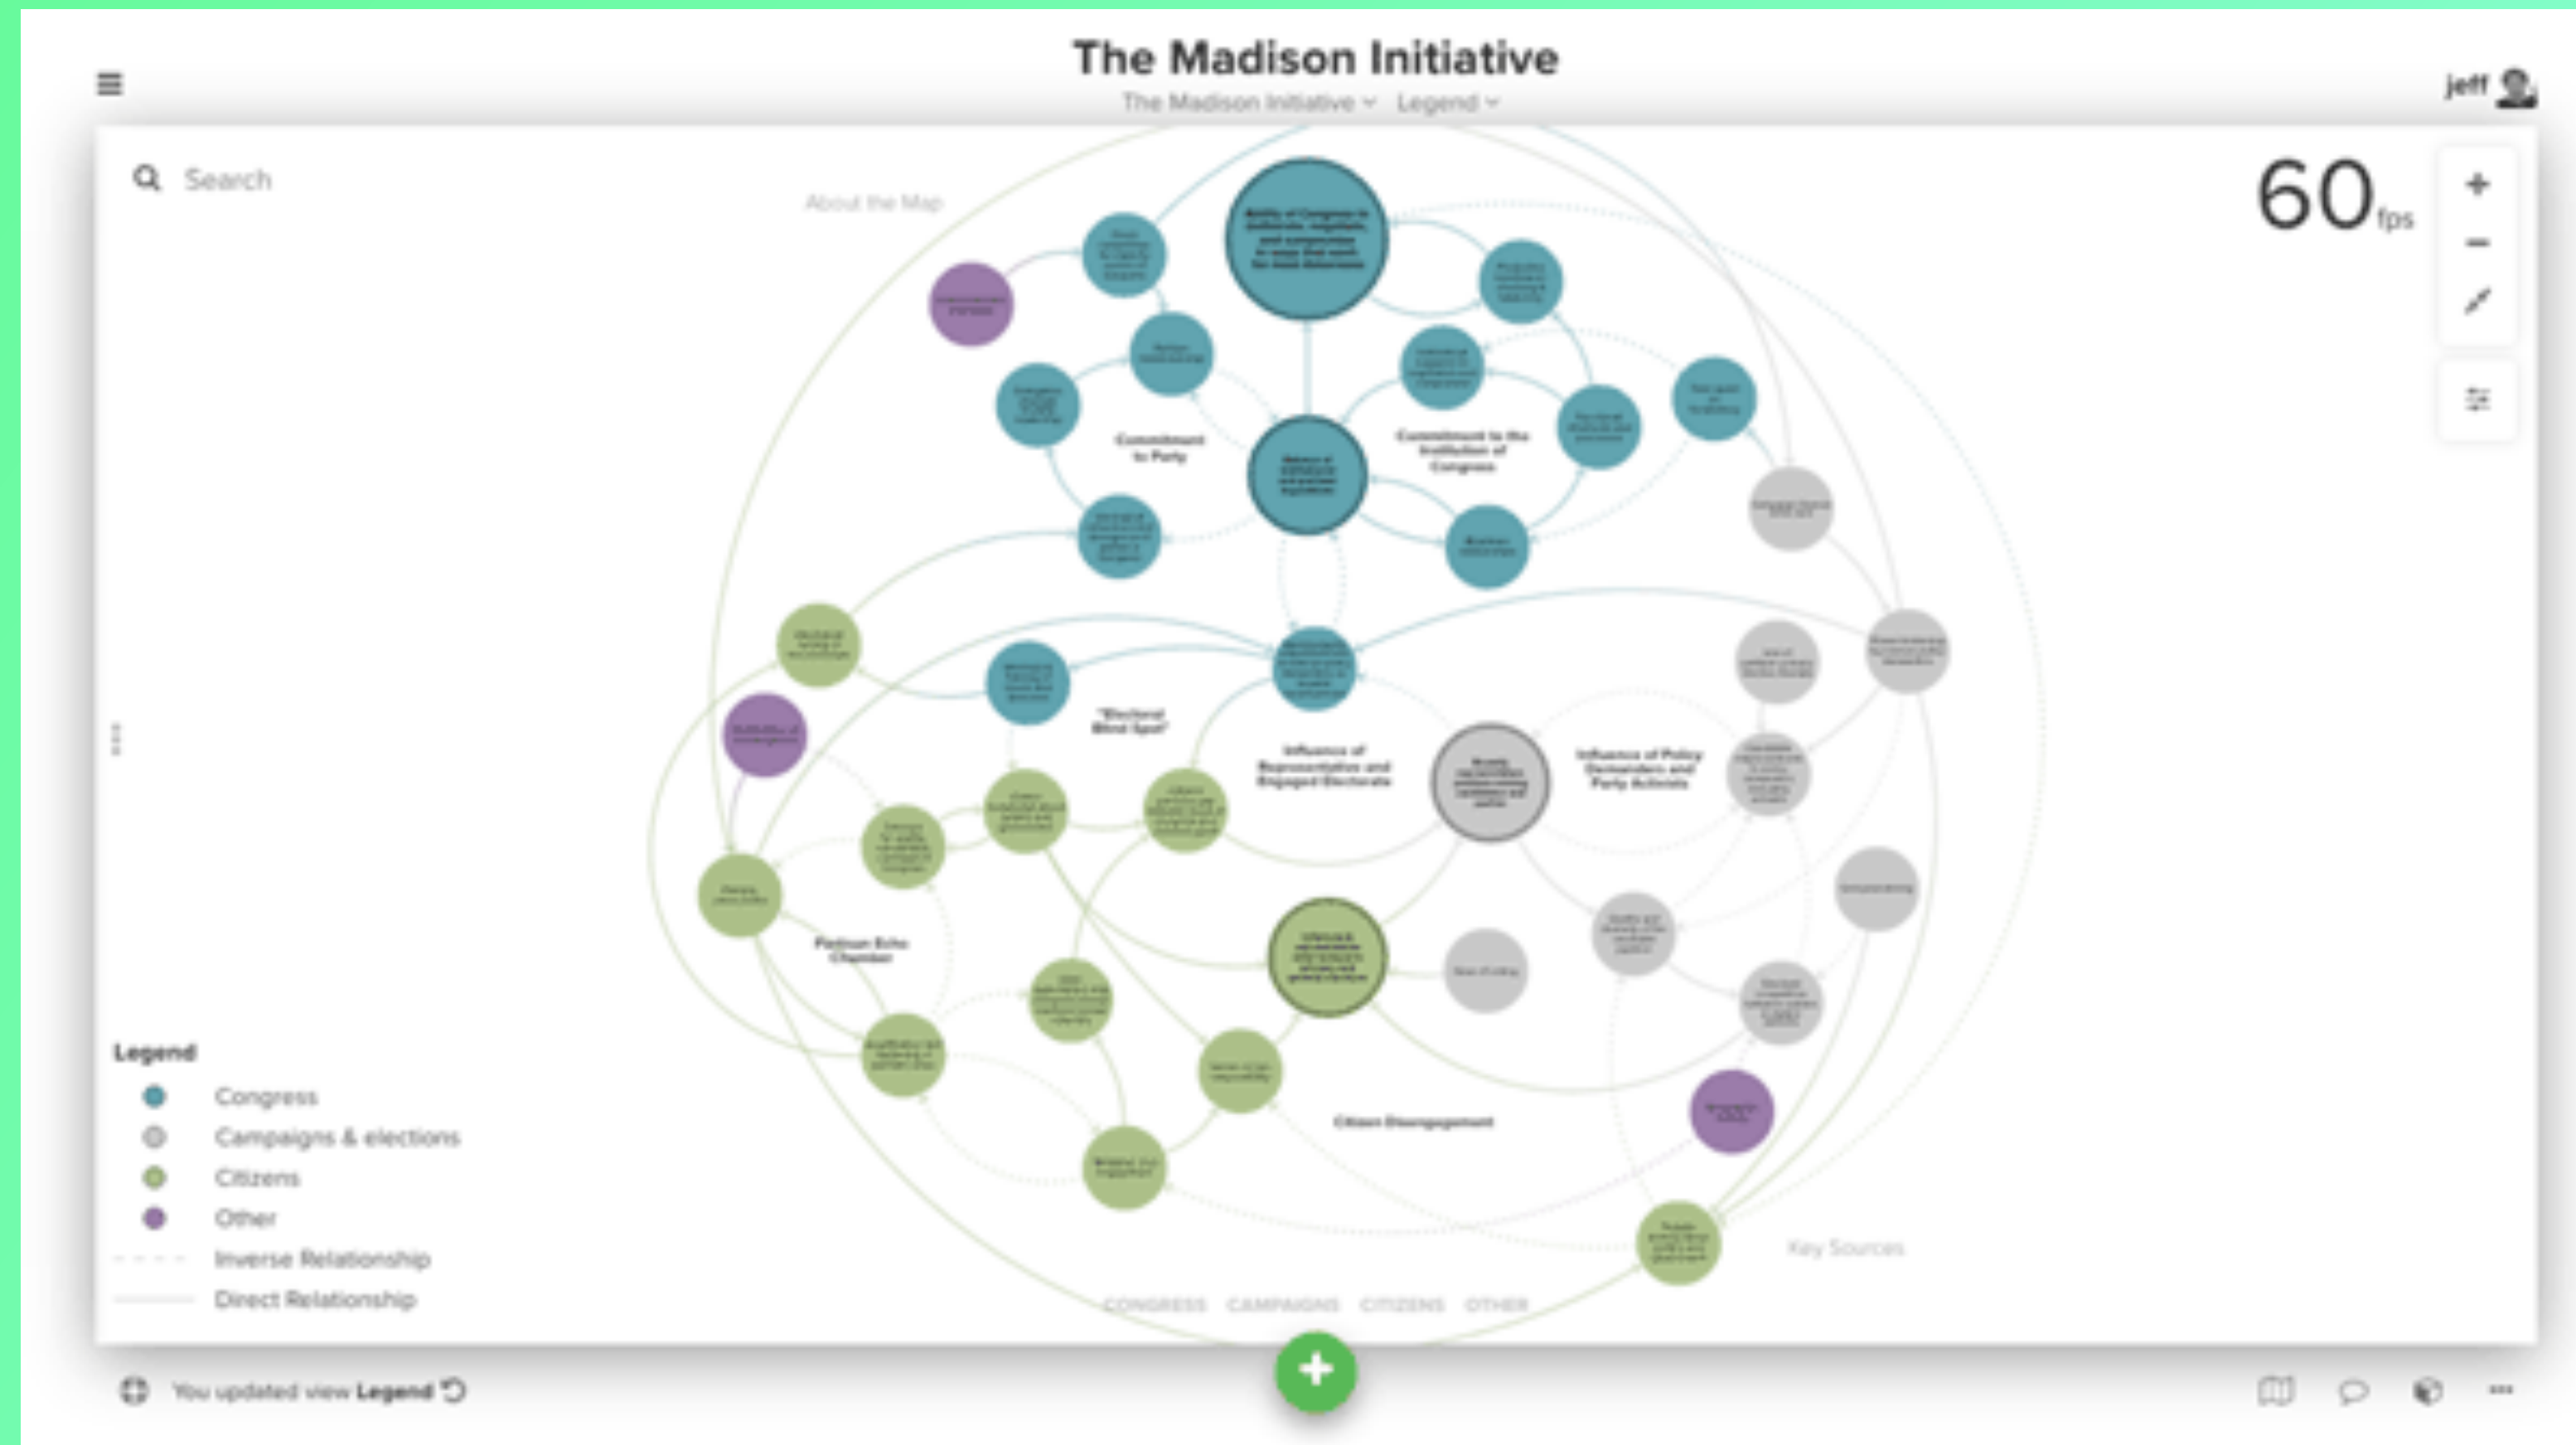

**DESIGN FOR
ADAPTATION**
CUMULUS DETROIT

Ecosystem of Research Streams of Cumulus Industrial Design Members

Industrial Design Cumulus Working Group Proposal

Massimo Imparato, Mariia Zolotova

Participatory Data Generation and Visualization with KUMU platform

Make sense of your messy world!

<https://kumu.io>

Participatory Data Generation and Visualization with KUMU platform: *maps based on data*

Create maps by hand, or import existing data.

It's easy to learn the basics in just a few minutes — and free to get started! Start mapping in seconds with no downloads required.

Already have existing data? Our simple import format makes it easy to create a map from a spreadsheet. Import a local spreadsheet or use our Google Sheets integration to build maps from live data (or try [crowd-sourcing your map](#) by making your Google Sheet publicly editable).

<https://kumu.io>

Participatory Data Generation and Visualization with KUMU platform: *maps based on data*

<https://kumu.io>

Participatory Data Generation and Visualization with KUMU platform: *example of network visualization*